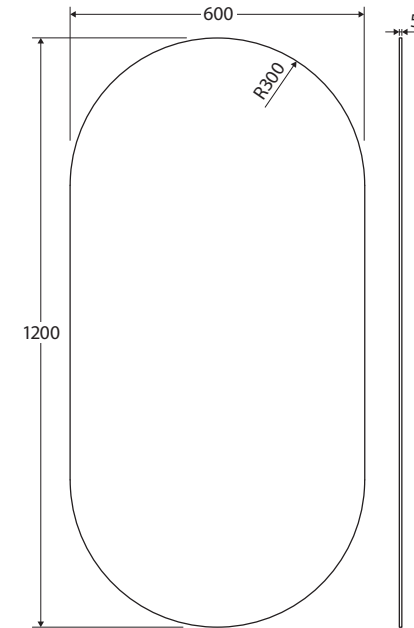

# Pill Mirror

600 x 1200 MM

## Features

- Polished pencil edge
- 5 mm thick glass
- Copper-free to prevent corrosion
- Glue-on installation